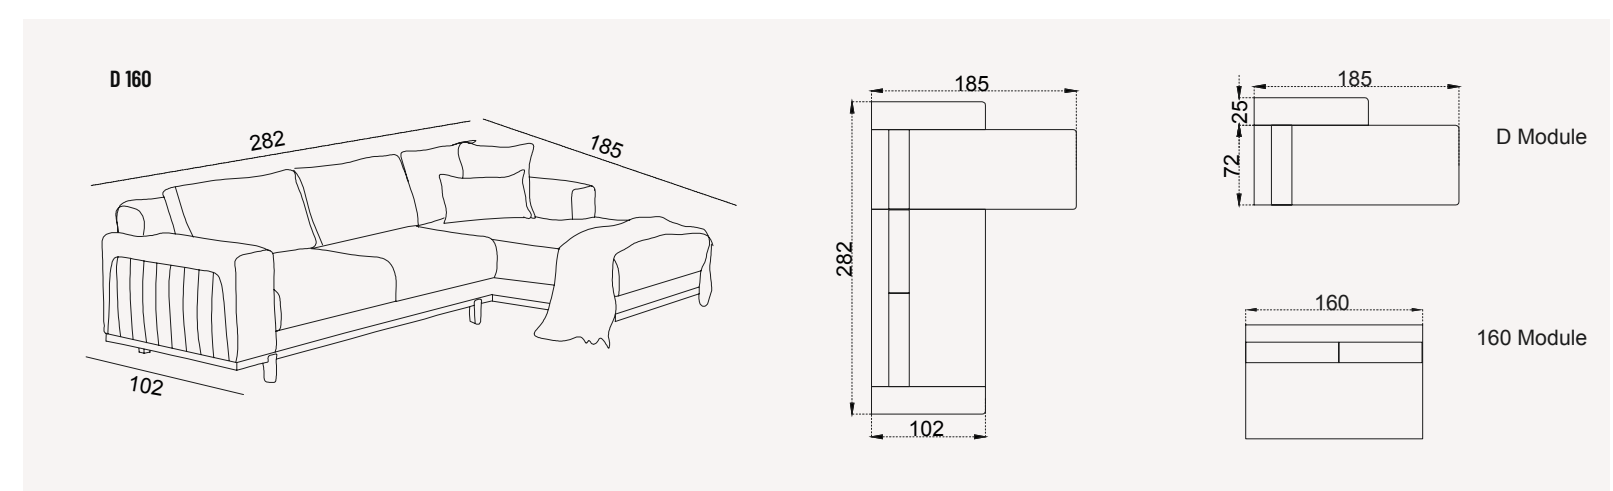

CASSA SOFA SET

SOFA SET | TECHNICAL DETAILS