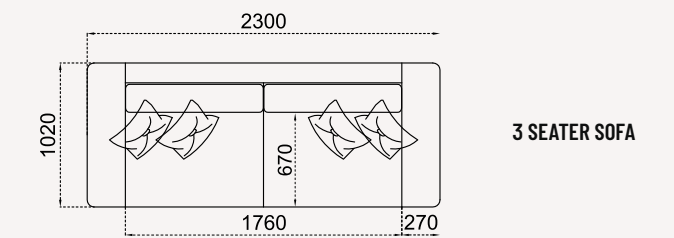

MONTICELLI
corner set

MONTICELLI

collection

SOFA SET | TECHNICAL DETAILS

CORNER SET | TECHNICAL DETAILS

VERSACE

collection

Bringing an artisanal interpretation to modern design
natural materials combined with lacquered surface applications to
create eye-catching spaces.