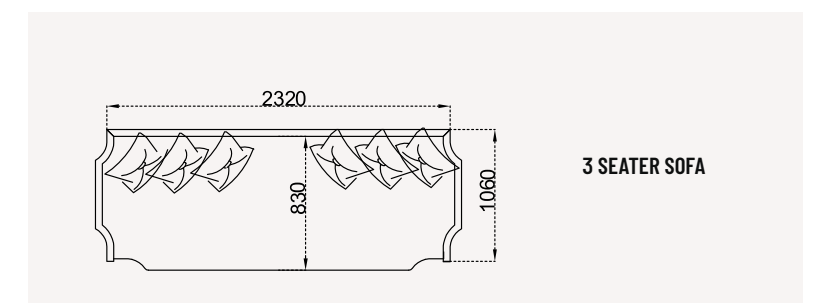

SEVILLA

collection

DININGROOM | TECHNICAL DETAILS

SOFA SET | TECHNICAL DETAILS

VERONA
sofa seti

A CHARACTERISTIC INTEGRITY

Verona is the expression of the word magnificence with its design that contains all the charm of the city. Quilted details, fringe details, curved details and more create the integrity of its design.