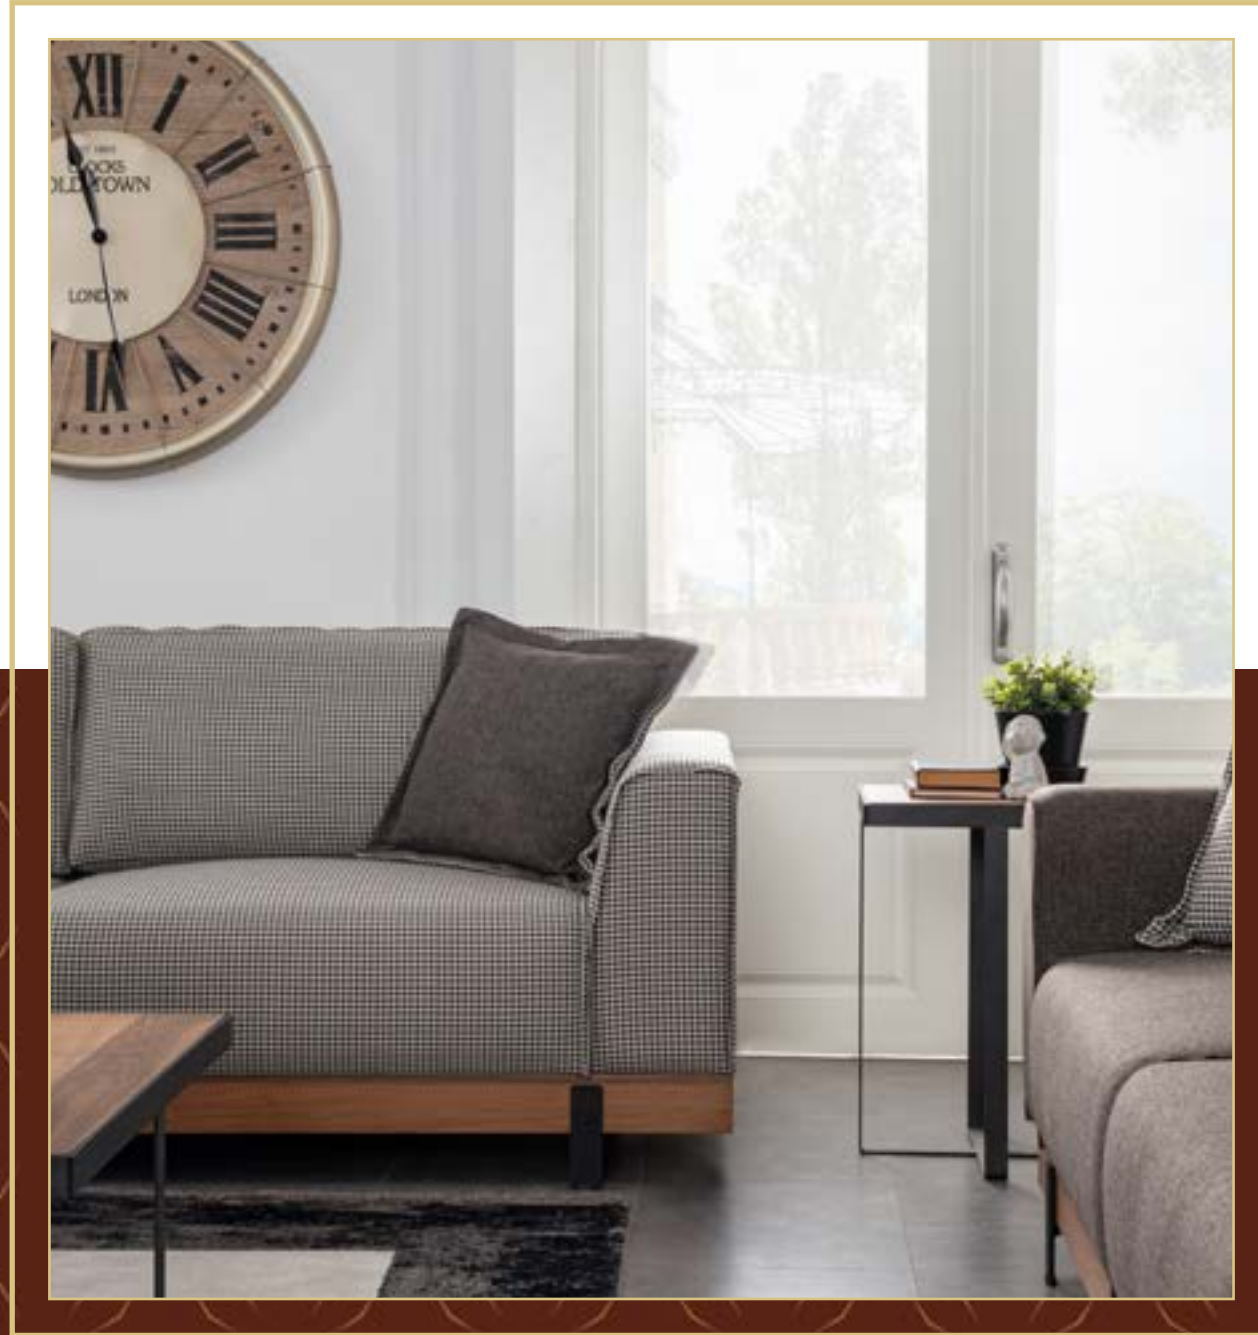

NATURA

sofa set