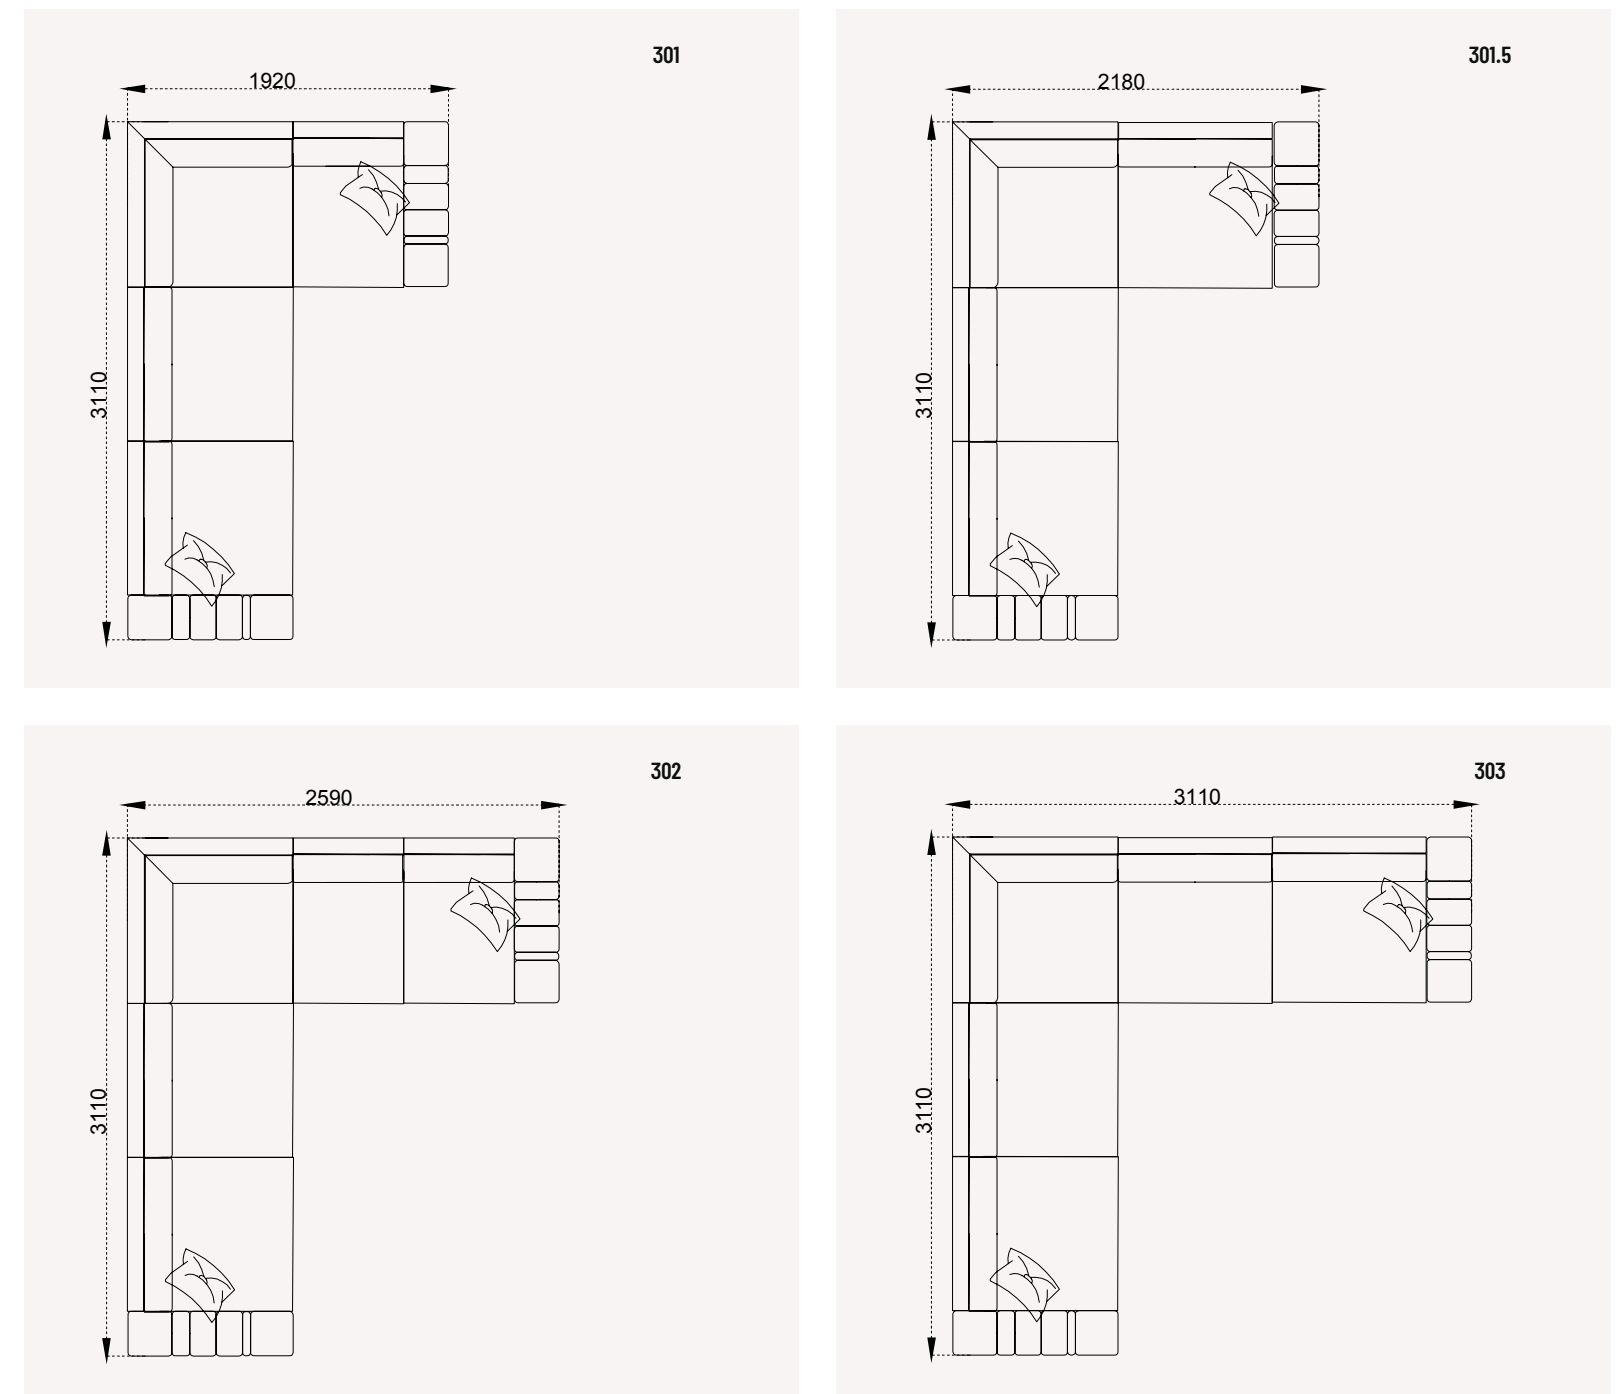

VERSACE

collection

CORNER SET | TECHNICAL DETAILS