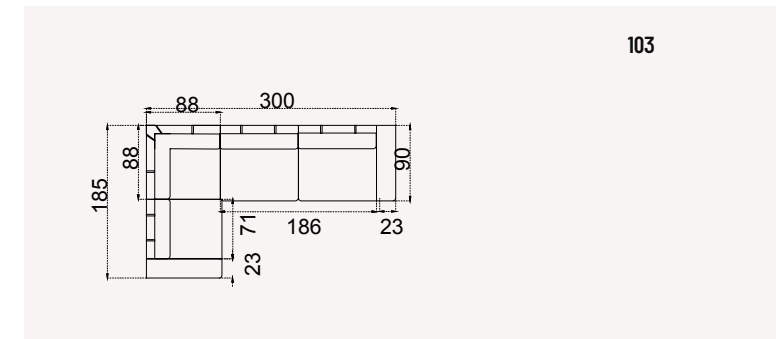

NATURA CORNER SET

SOFA SET | TECHNICAL DETAILS