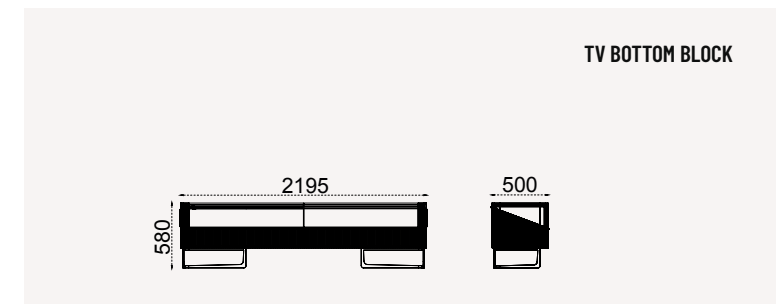

OSCAR

collection

DININGROOM | TECHNICAL DETAILS