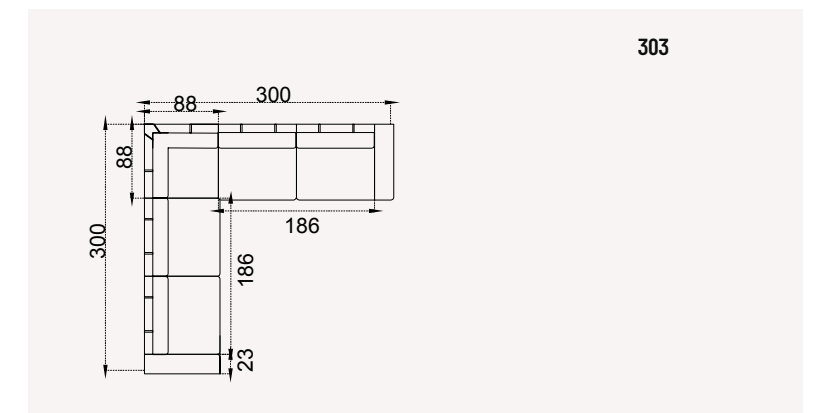

NATURA CORNER SET

SOFA SET | TECHNICAL DETAILS