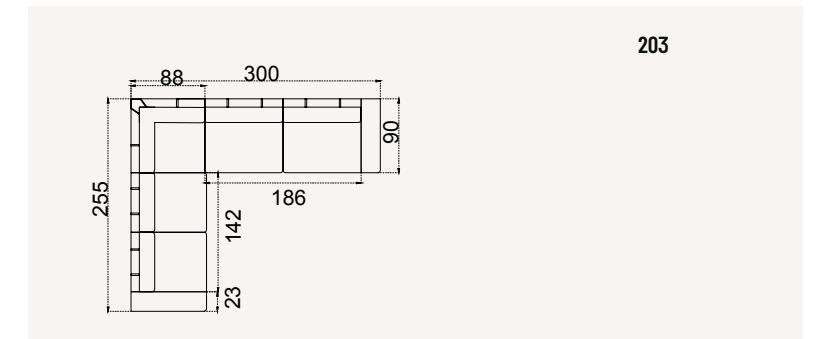

NATURA CORNER SET

SOFA SET | TECHNICAL DETAILS