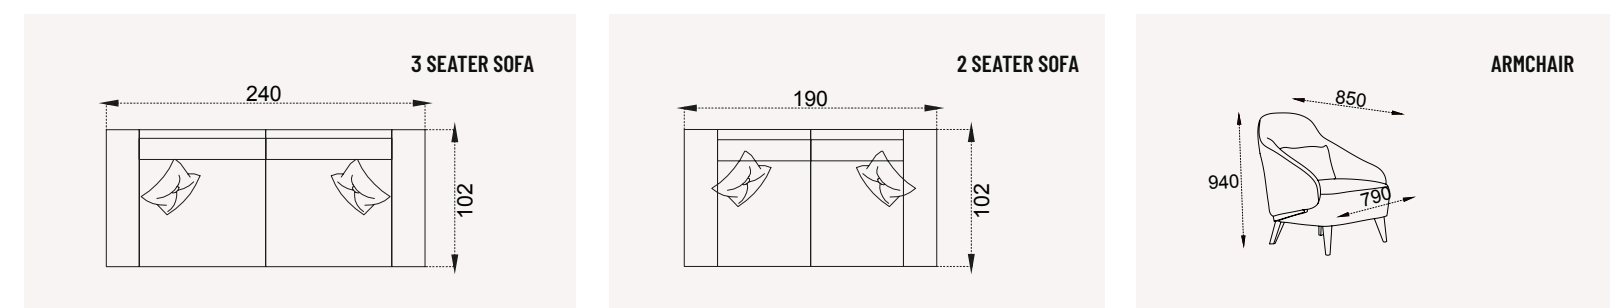

CASSA SOFA SET

SOFA SET | TECHNICAL DETAILS