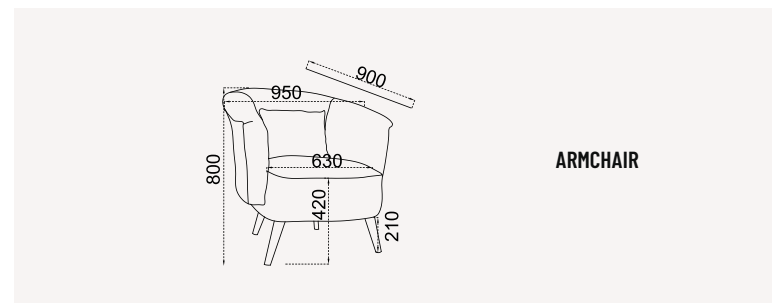

NATURA SOFA SET

SOFA SET | TECHNICAL DETAILS