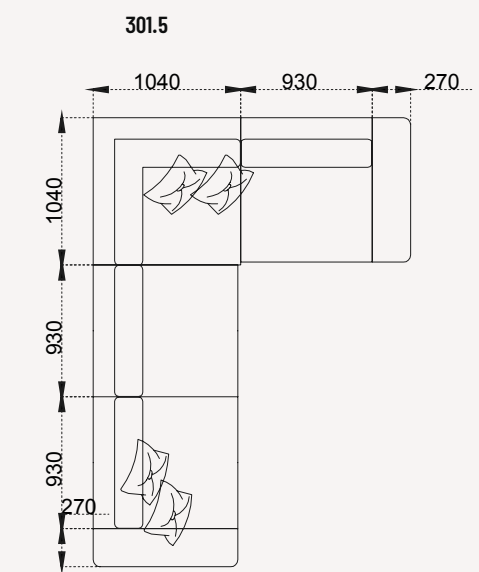

MONTICELLI
corner set

MONTICELLI

collection

SOFA SET | TECHNICAL DETAILS

CORNER SET | TECHNICAL DETAILS

VERSACE

collection

Bringing an artisanal interpretation to modern design
natural materials combined with lacquered surface applications to
create eye-catching spaces.