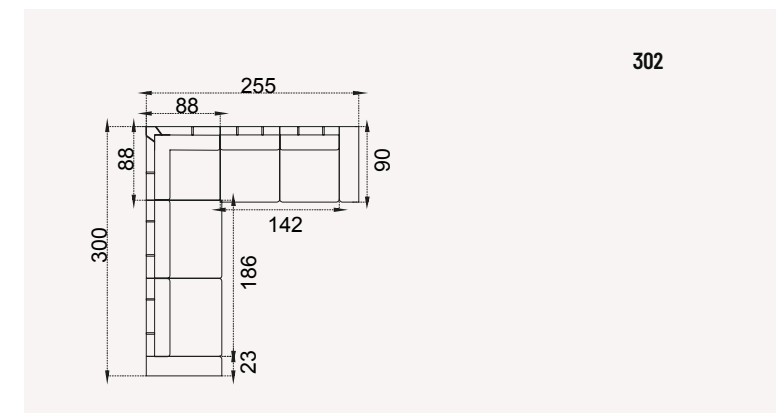

NATURA CORNER SET

SOFA SET | TECHNICAL DETAILS