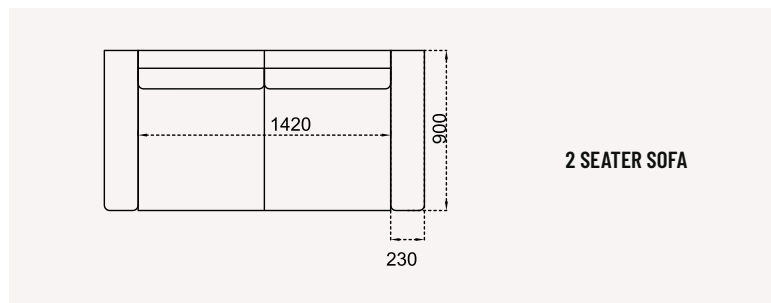

NATURA SOFA SET

SOFA SET | TECHNICAL DETAILS