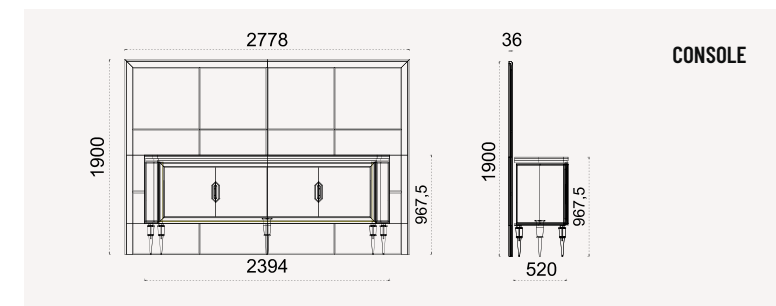

SEVILLA

collection

DININGROOM | TECHNICAL DETAILS

SOFA SET | TECHNICAL DETAILS

VERONA
sofa seti

A CHARACTERISTIC INTEGRITY

Verona is the expression of the word magnificence with its design that contains all the charm of the city. Quilted details, fringe details, curved details and more create the integrity of its design.