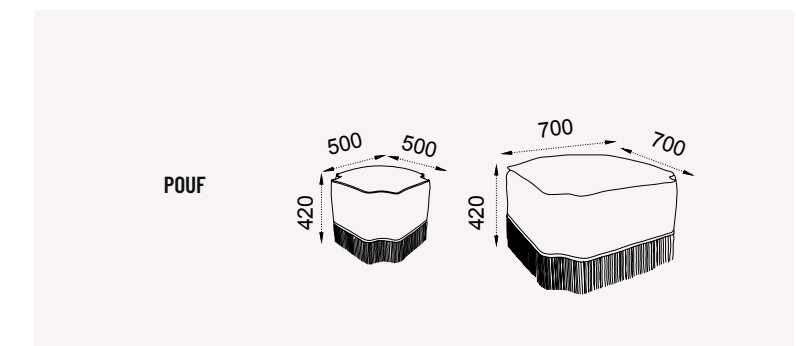

VERONA

sofa set

SOFA SET | TECHNICAL DETAILS