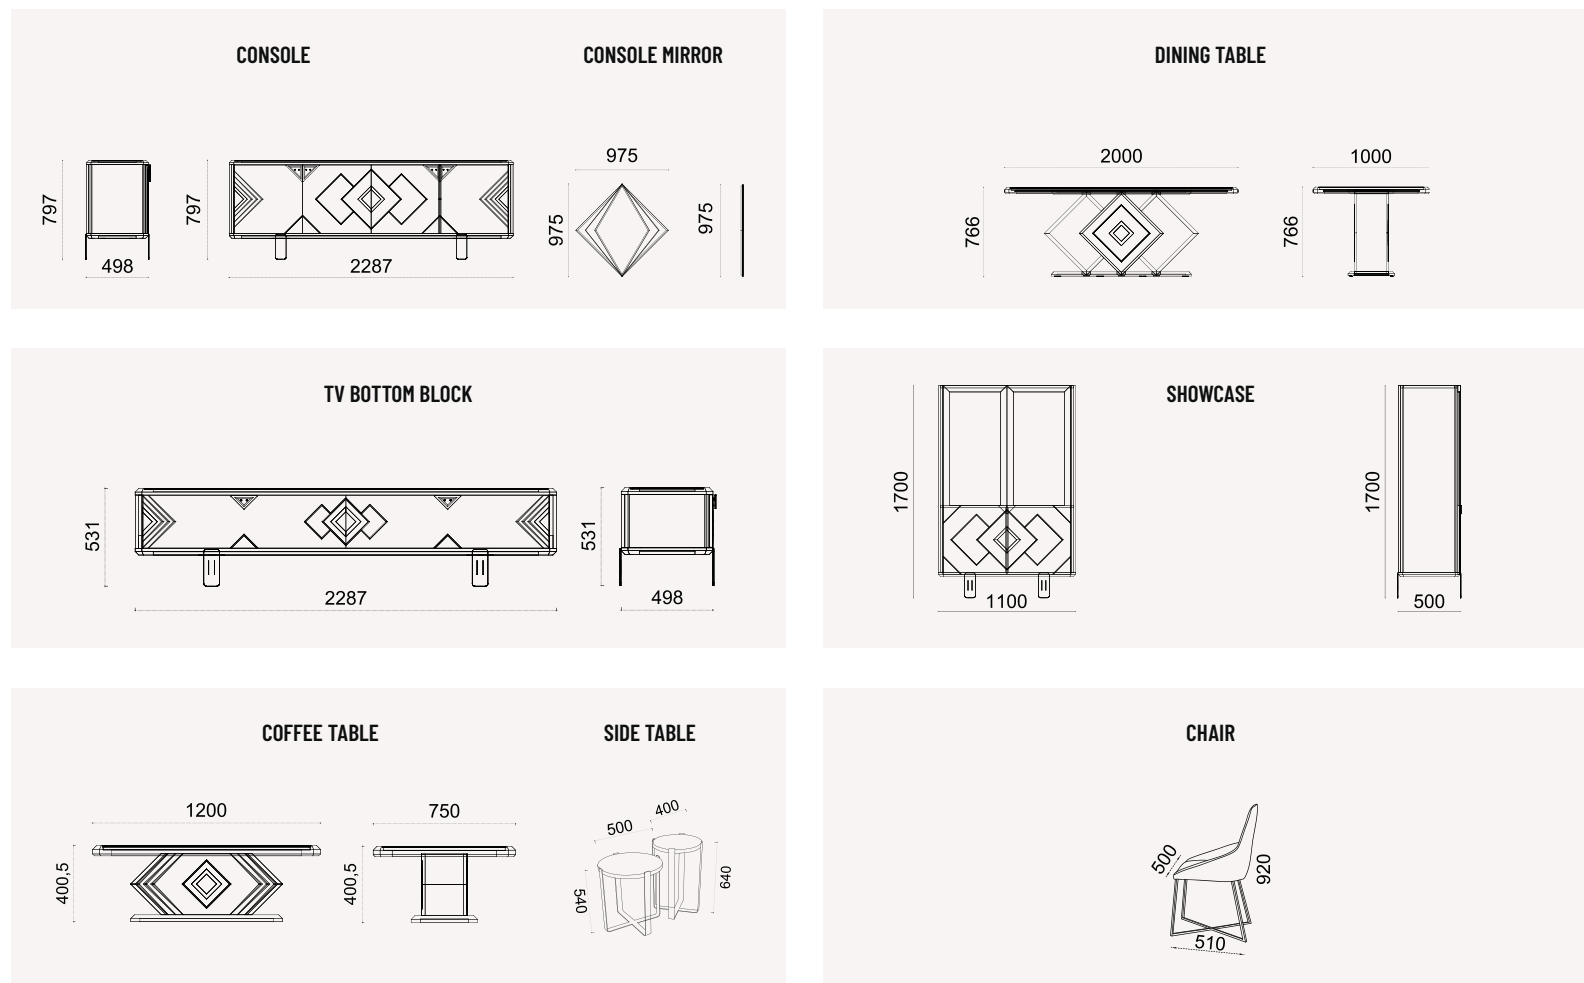

VERSACE
corner set

COMFORT IS
THE MOST
stylish

VERSACE

collection

DININGROOM | TECHNICAL DETAILS

SOFA SET | TECHNICAL DETAILS

VERSACE

collection