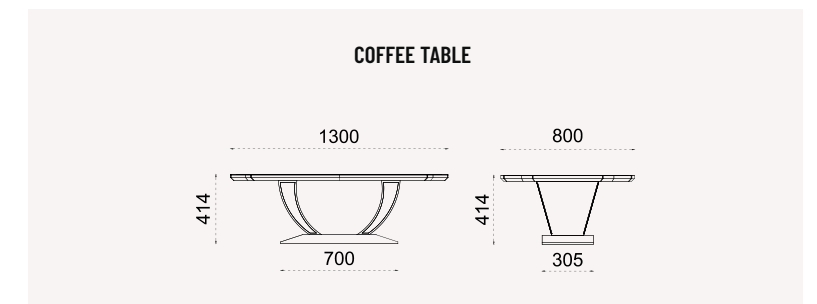

SEVILLA

collection

DININGROOM | TECHNICAL DETAILS

SOFA SET | TECHNICAL DETAILS

VERONA
sofa seti

A CHARACTERISTIC INTEGRITY

Verona is the expression of the word magnificence with its design that contains all the charm of the city. Quilted details, fringe details, curved details and more create the integrity of its design.