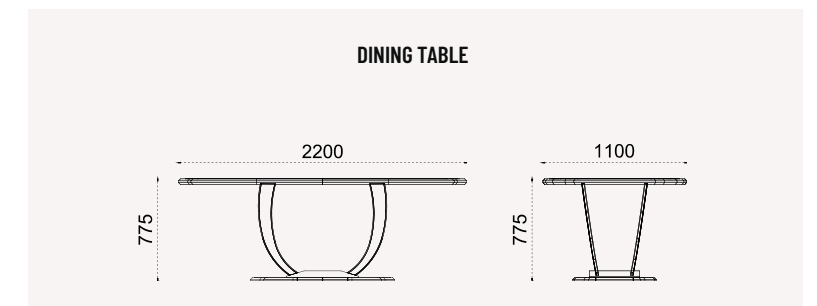

SEVILLA

collection

DININGROOM | TECHNICAL DETAILS

SOFA SET | TECHNICAL DETAILS

VERONA
sofa seti

A CHARACTERISTIC INTEGRITY

Verona is the expression of the word magnificence with its design that contains all the charm of the city. Quilted details, fringe details, curved details and more create the integrity of its design.