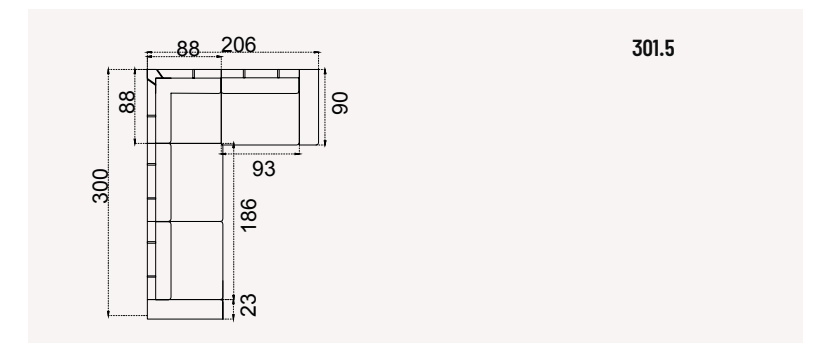

NATURA CORNER SET

SOFA SET | TECHNICAL DETAILS