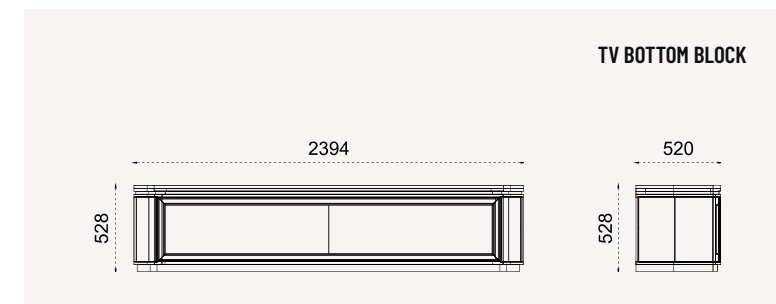

SEVILLA

collection

DININGROOM | TECHNICAL DETAILS

SOFA SET | TECHNICAL DETAILS

VERONA
sofa seti

A CHARACTERISTIC INTEGRITY

Verona is the expression of the word magnificence with its design that contains all the charm of the city. Quilted details, fringe details, curved details and more create the integrity of its design.