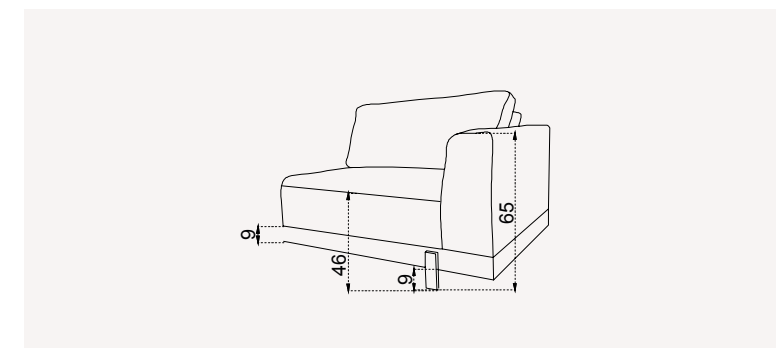

NATURA CORNER SET

SOFA SET | TECHNICAL DETAILS