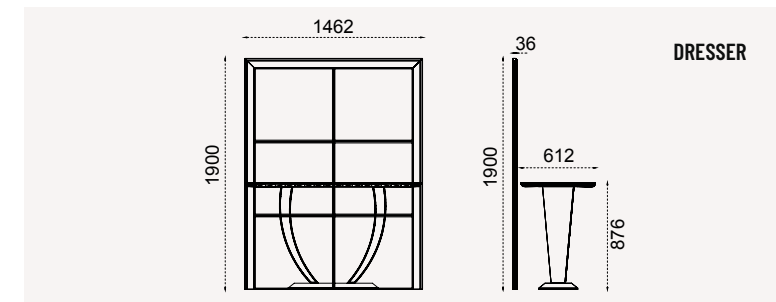

SEVILLA

collection

DININGROOM | TECHNICAL DETAILS

SOFA SET | TECHNICAL DETAILS

VERONA
sofa seti

A CHARACTERISTIC INTEGRITY

Verona is the expression of the word magnificence with its design that contains all the charm of the city. Quilted details, fringe details, curved details and more create the integrity of its design.