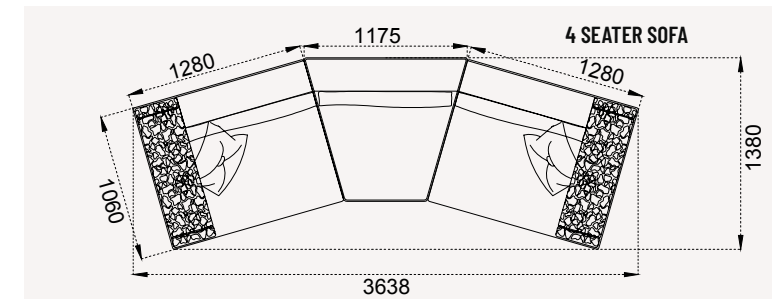

SOFA SET | TECHNICAL DETAILS