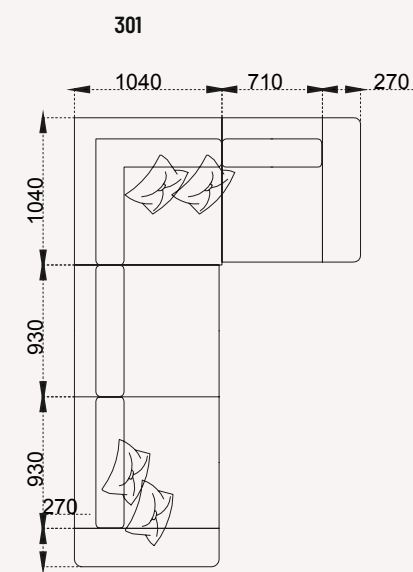

MONTICELLI
corner set

MONTICELLI

collection

SOFA SET | TECHNICAL DETAILS

CORNER SET | TECHNICAL DETAILS

VERSACE

collection

Bringing an artisanal interpretation to modern design
natural materials combined with lacquered surface applications to
create eye-catching spaces.