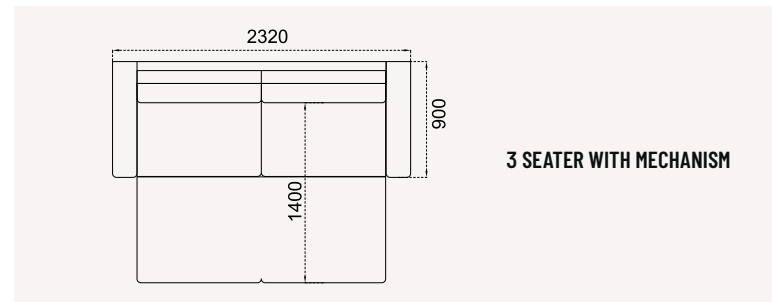

NATURA SOFA SET

SOFA SET | TECHNICAL DETAILS