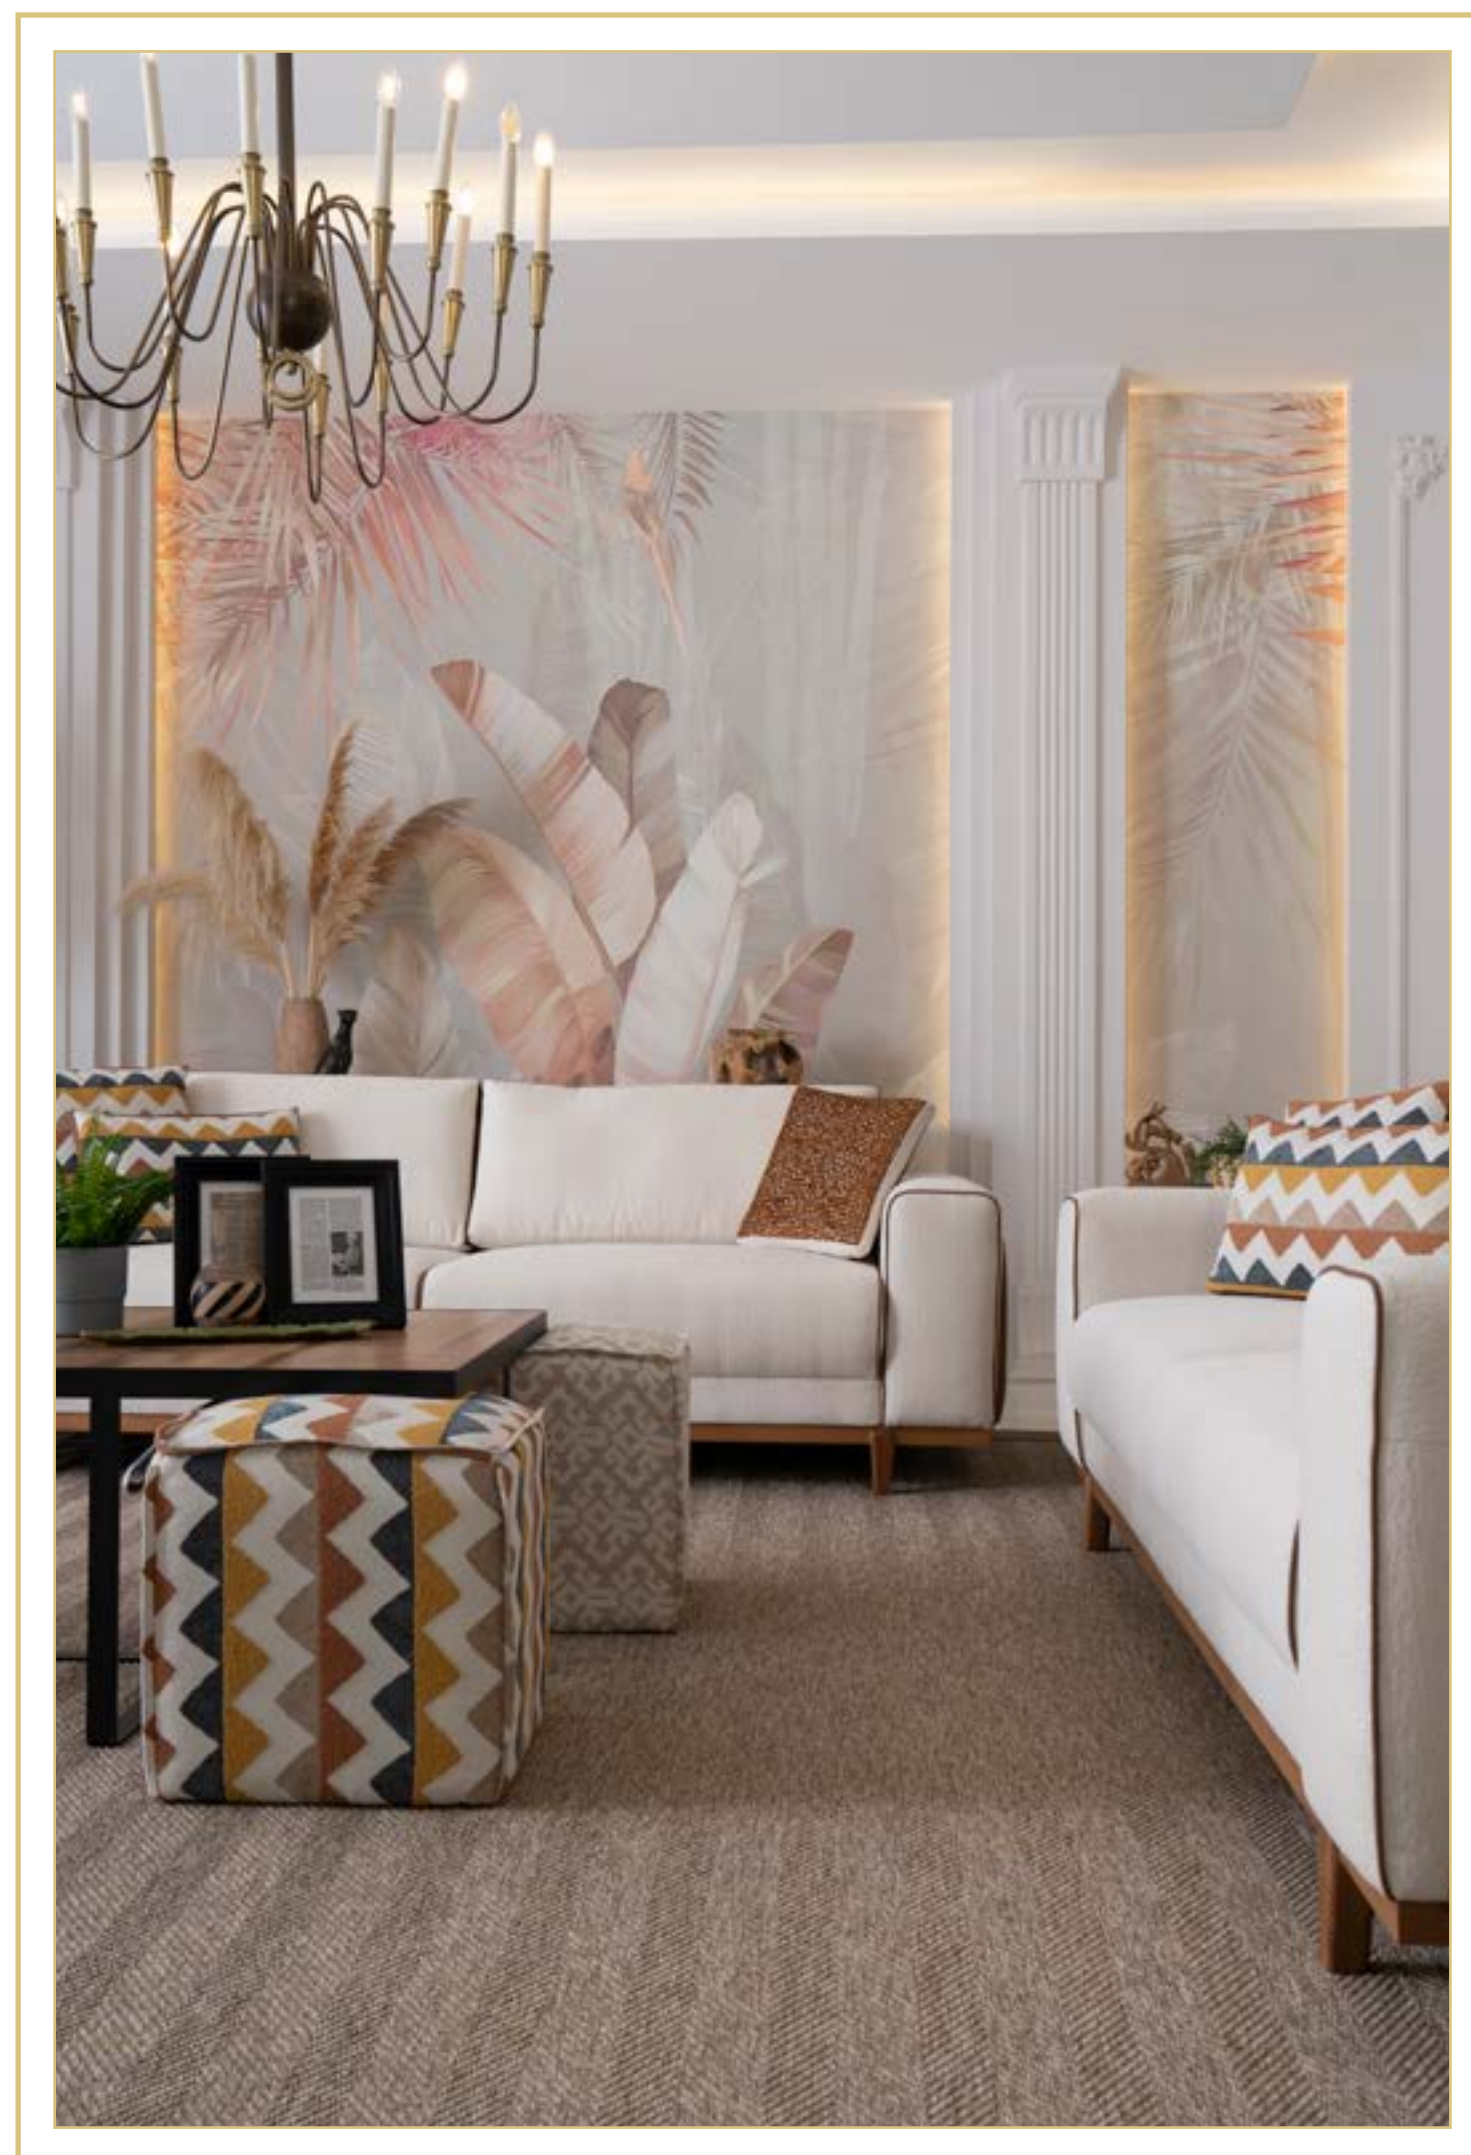

CASSA SOFA SET

SOFA SET | TECHNICAL DETAILS