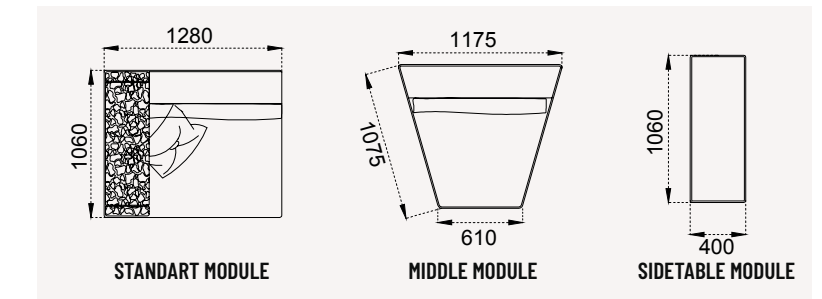

SOFA SET | TECHNICAL DETAILS