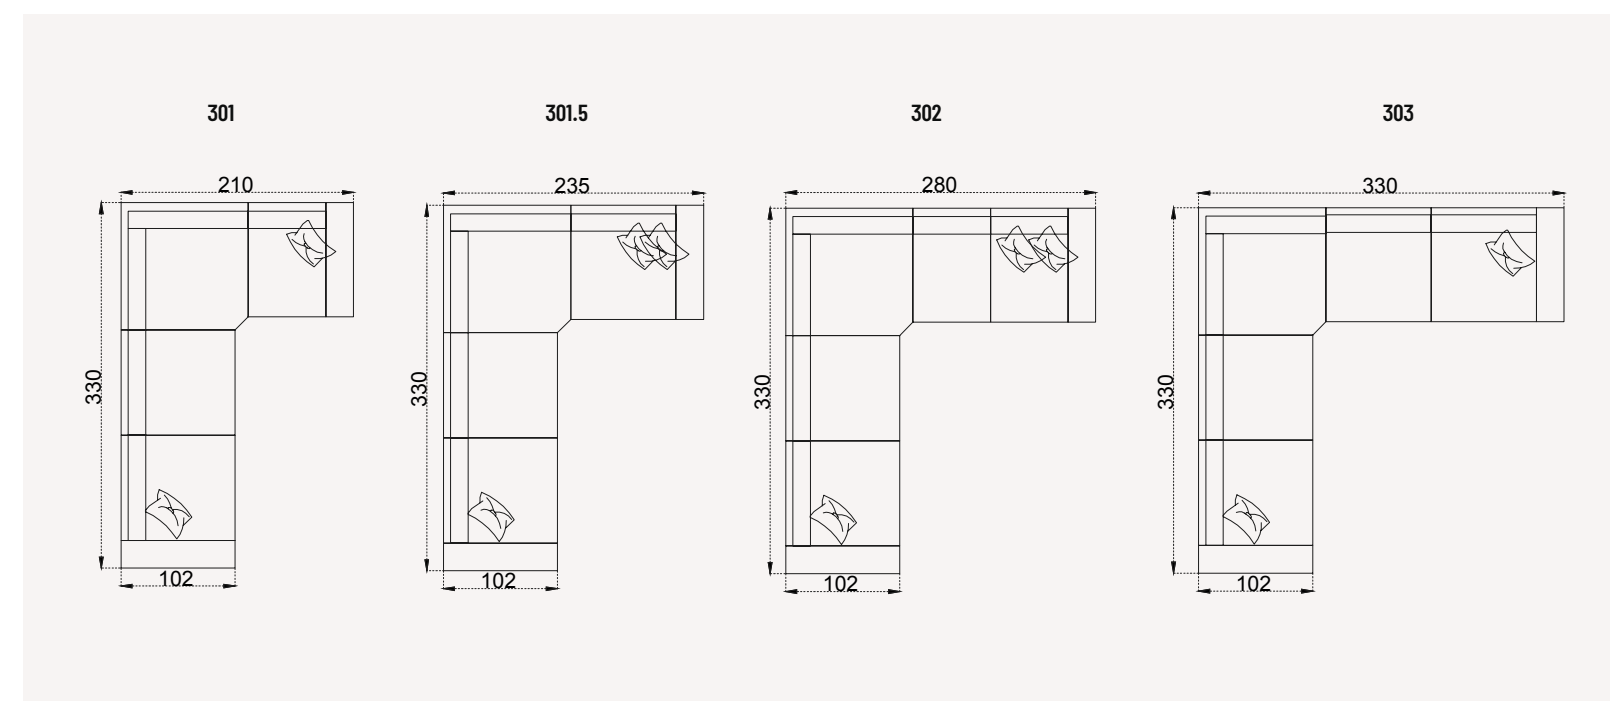

CASSA SOFA SET

SOFA SET | TECHNICAL DETAILS