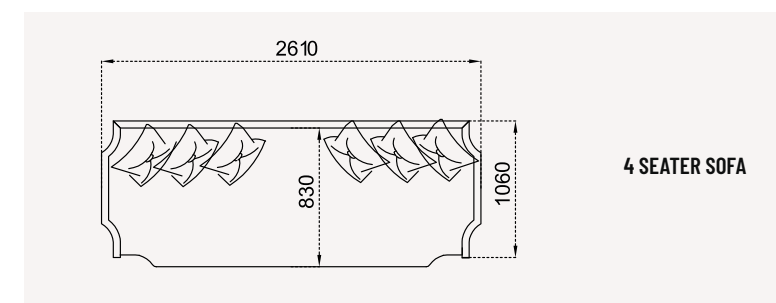

SEVILLA

collection

DININGROOM | TECHNICAL DETAILS

SOFA SET | TECHNICAL DETAILS

VERONA
sofa seti

A CHARACTERISTIC INTEGRITY

Verona is the expression of the word magnificence with its design that contains all the charm of the city. Quilted details, fringe details, curved details and more create the integrity of its design.