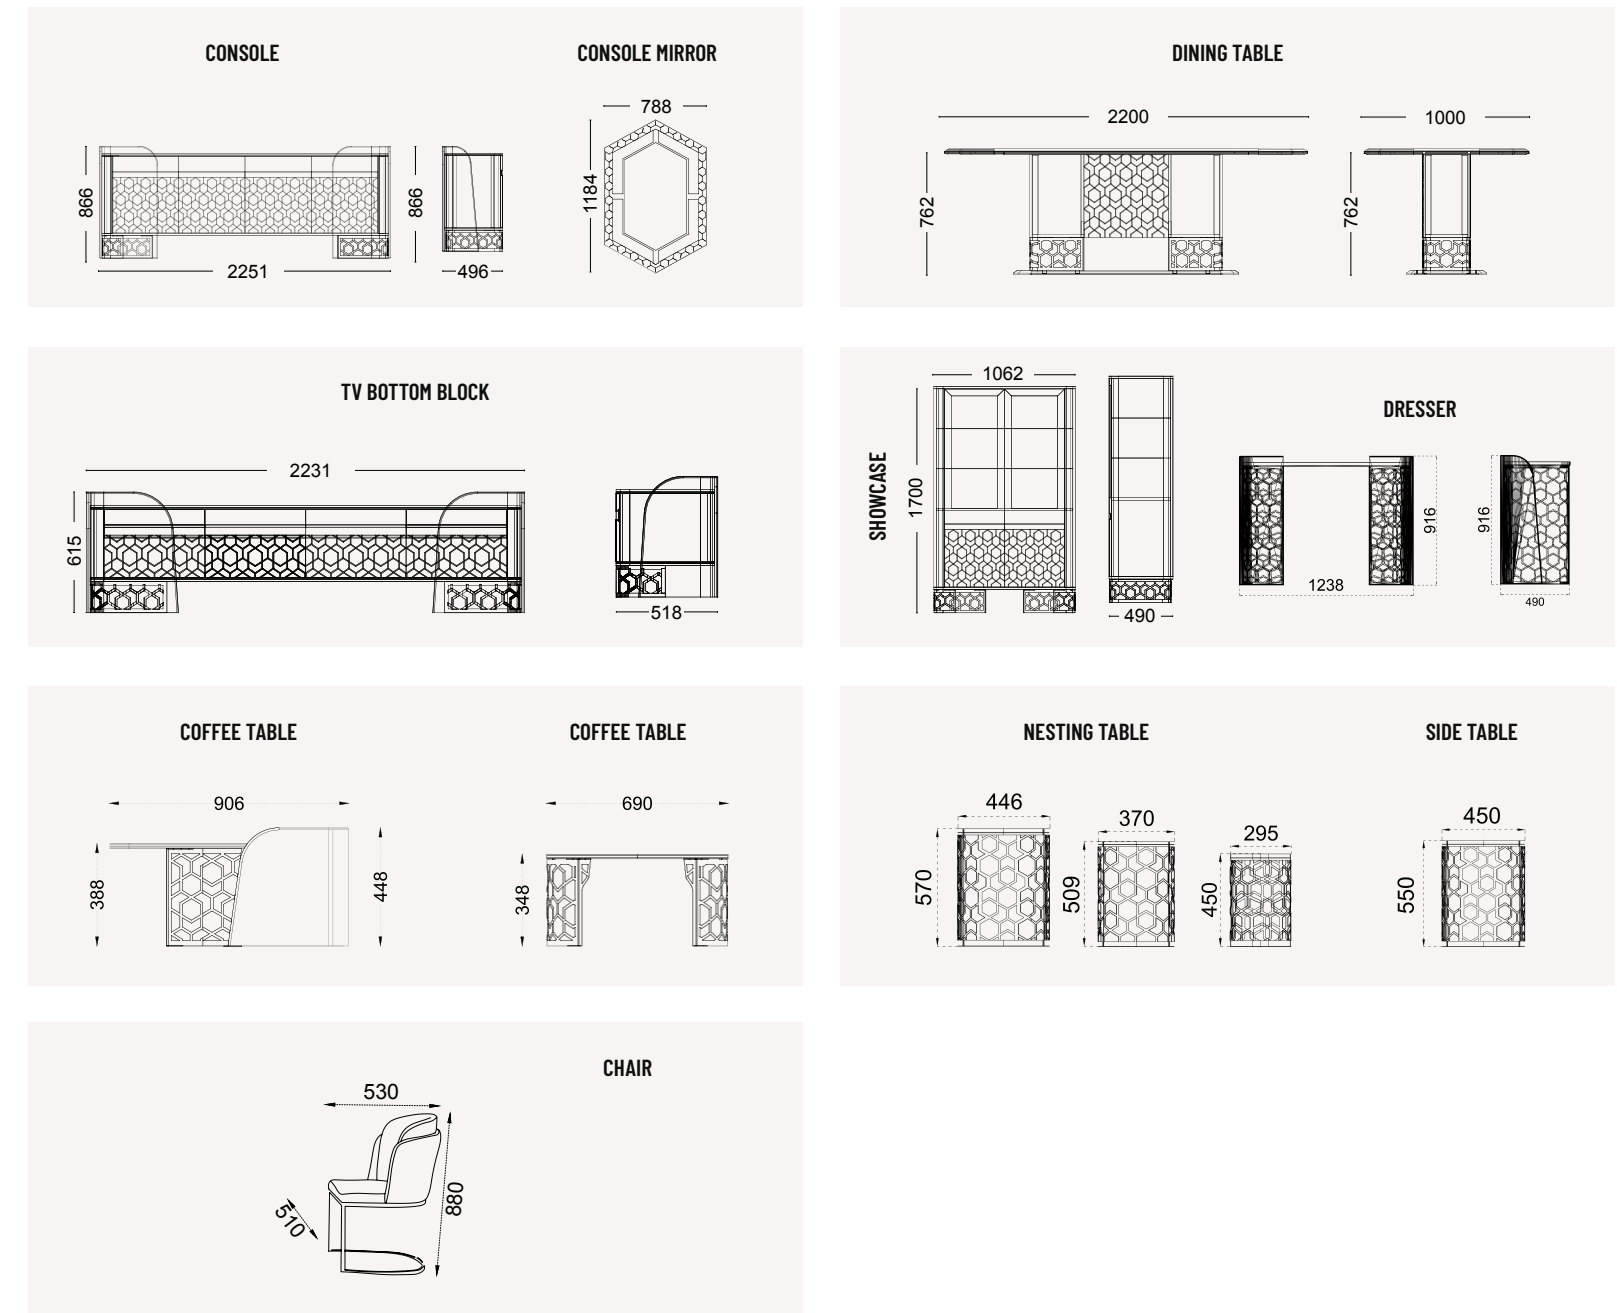

DININGROOM | TECHNICAL DETAILS