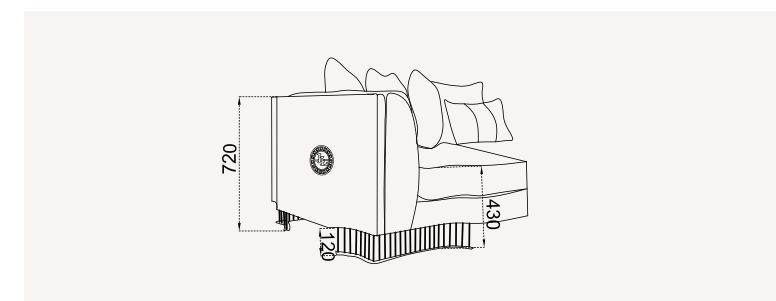

SEVILLA

collection

DININGROOM | TECHNICAL DETAILS

SOFA SET | TECHNICAL DETAILS

VERONA
sofa seti

A CHARACTERISTIC INTEGRITY

Verona is the expression of the word magnificence with its design that contains all the charm of the city. Quilted details, fringe details, curved details and more create the integrity of its design.