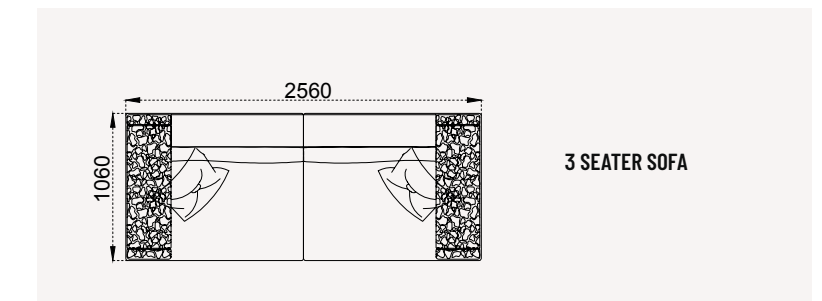

SOFA SET | TECHNICAL DETAILS