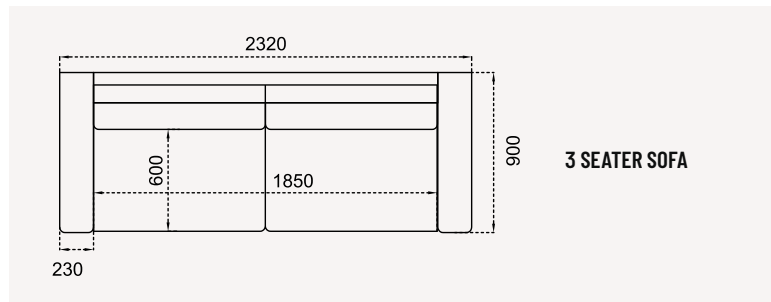

NATURA SOFA SET

SOFA SET | TECHNICAL DETAILS