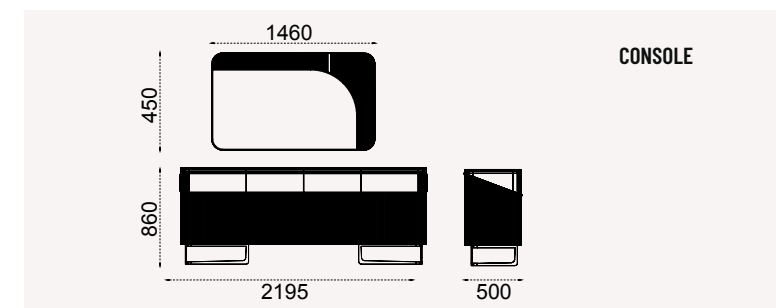

OSCAR

collection

DININGROOM | TECHNICAL DETAILS