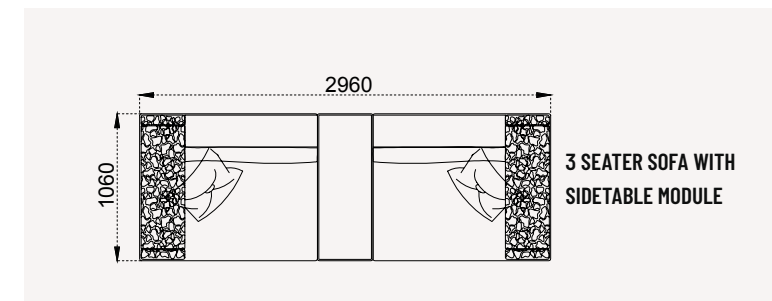

SOFA SET | TECHNICAL DETAILS