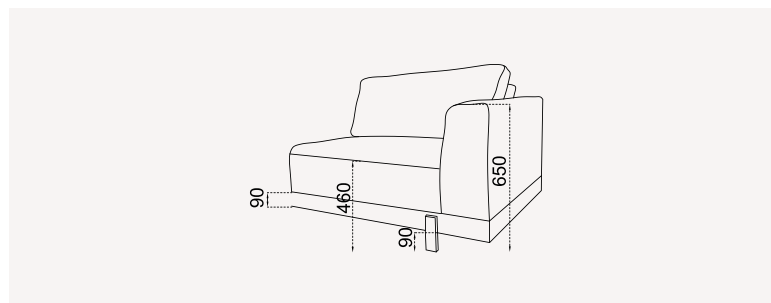

NATURA SOFA SET

SOFA SET | TECHNICAL DETAILS