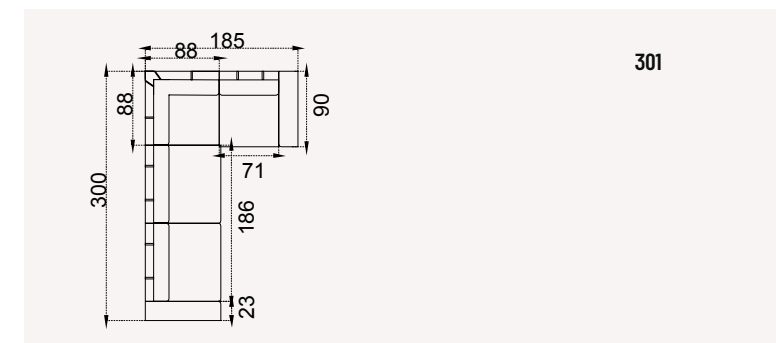

NATURA CORNER SET

SOFA SET | TECHNICAL DETAILS