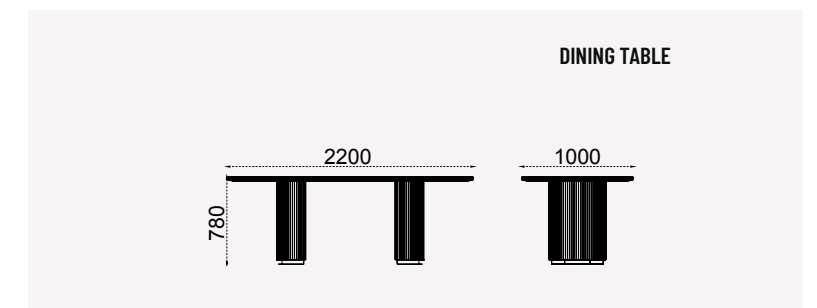

OSCAR

collection

DININGROOM | TECHNICAL DETAILS