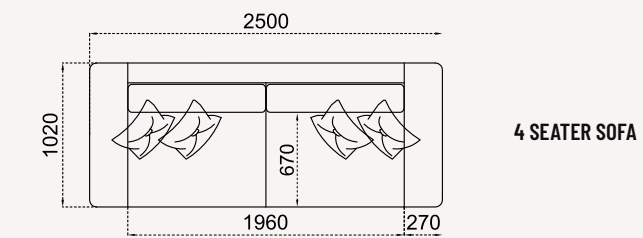

MONTICELLI
corner set

MONTICELLI

collection

SOFA SET | TECHNICAL DETAILS

CORNER SET | TECHNICAL DETAILS

VERSACE

collection

Bringing an artisanal interpretation to modern design
natural materials combined with lacquered surface applications to
create eye-catching spaces.