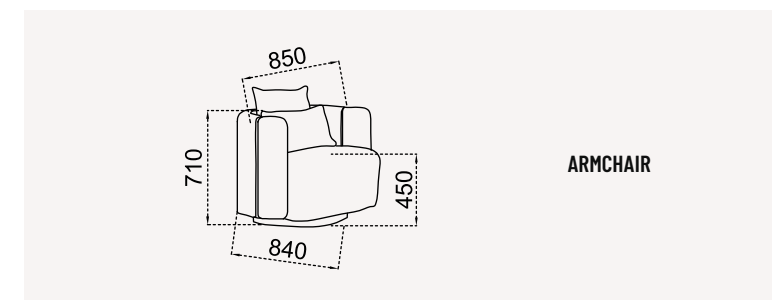

SOFA SET | TECHNICAL DETAILS