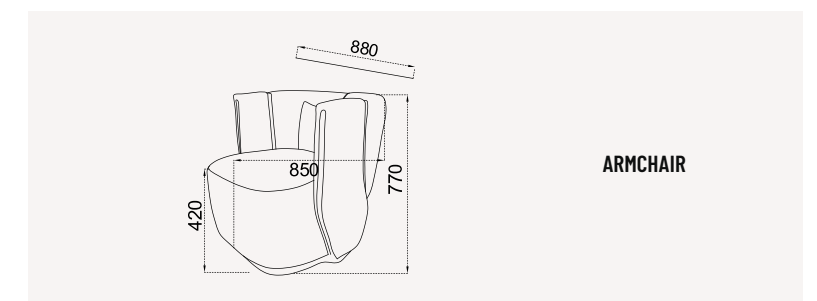

SEVILLA

collection

DININGROOM | TECHNICAL DETAILS

SOFA SET | TECHNICAL DETAILS

VERONA
sofa seti

A CHARACTERISTIC INTEGRITY

Verona is the expression of the word magnificence with its design that contains all the charm of the city. Quilted details, fringe details, curved details and more create the integrity of its design.