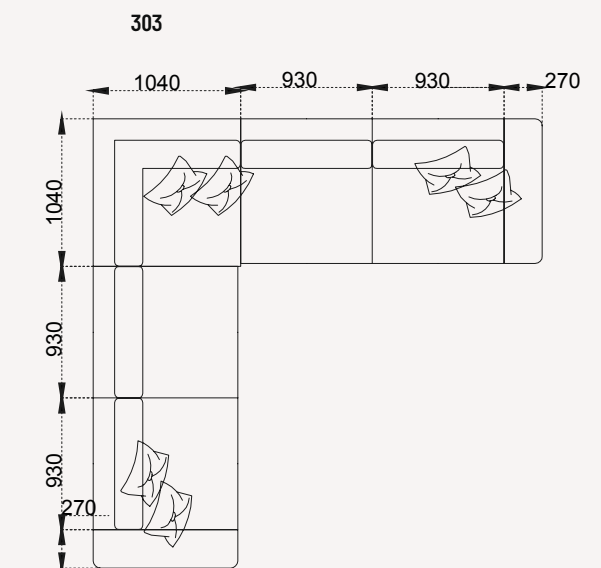

MONTICELLI
corner set

MONTICELLI

collection

SOFA SET | TECHNICAL DETAILS

CORNER SET | TECHNICAL DETAILS

VERSACE

collection

Bringing an artisanal interpretation to modern design
natural materials combined with lacquered surface applications to
create eye-catching spaces.