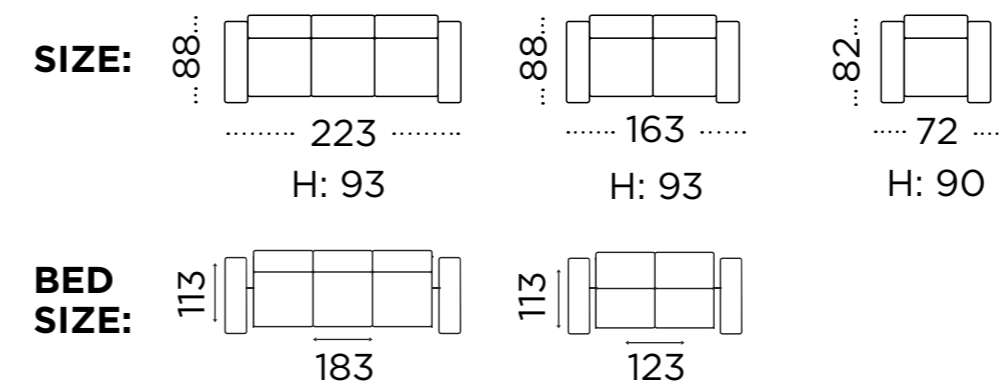

Hermes

3 STR   2 STR   ARMCHAIRS

TRUCK 76 PCS | TRUCK 96 PCS | TRUCK 136 PCS

40'HC 70 PCS | 40'HC 86 PCS | 40'HC 122 PCS