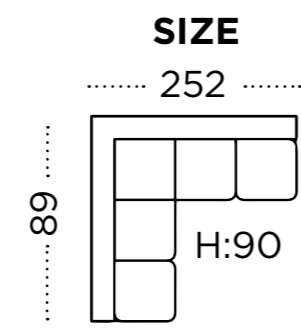

# Corner Sets

VERSAY

Corner Set

VERSAY

Comfort

Versay —

TRUCK  
48 PCS  
40'HC  
44 PCS