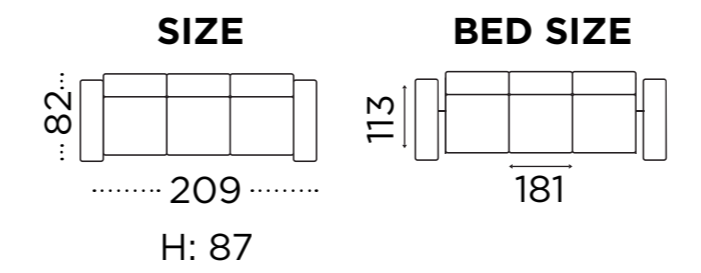

3 STR

TRUCK
96 PCS

40*HC
88 PCS