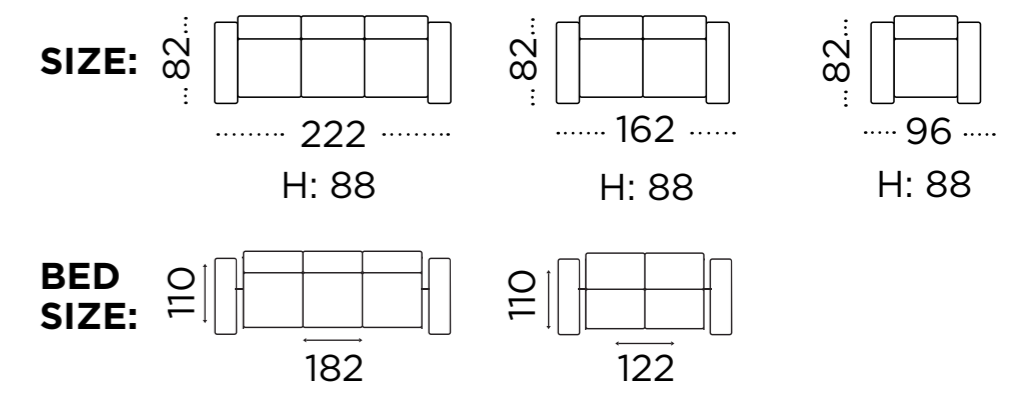

Albi

	3 STR	2 STR	ARMCHAIRS
	TRUCK 78 PCS	TRUCK 94 PCS	TRUCK 136 PCS
	40'HC 70 PCS	40'HC 82 PCS	40'HC 122 PCS