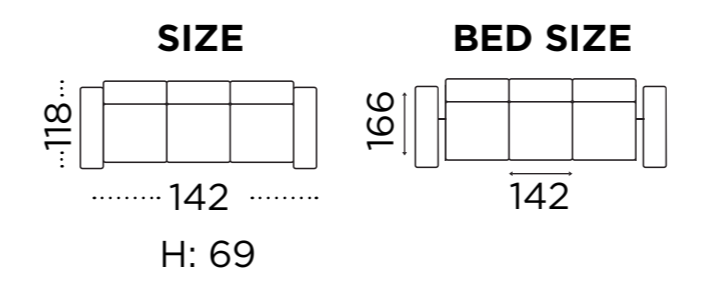

Lily

- TRUCK 55 PCS
- 40'HC 50 PCS