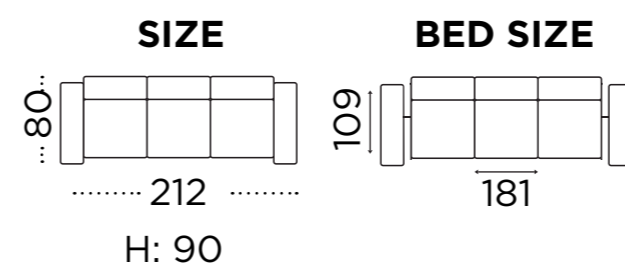

Bondy

3 STR
TRUCK
96 PCS
40'HC
88 PCS