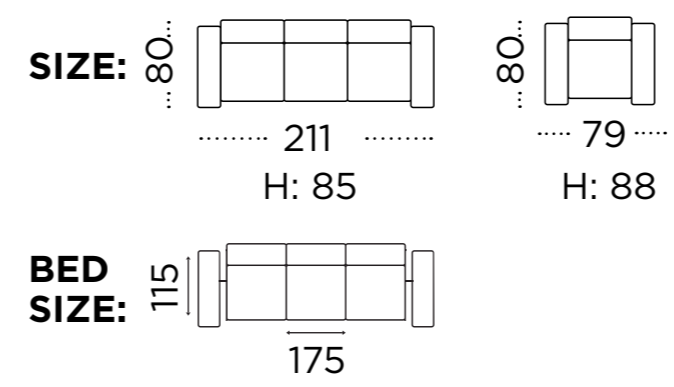

Junin

3 STR ARMCHAIRS

	TRUCK 80 PCS	TRUCK 136 PCS
	40'HC 72 PCS	40'HC 122 PCS