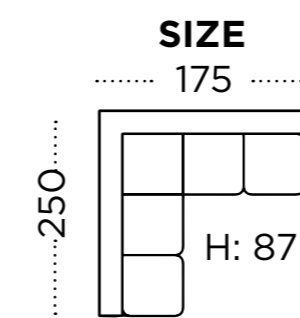

# Modern

TRUCK  
44 PCS

40'HC  
40 PCS

— Mocha

TRUCK  
61 PCS

40'HC  
55 PCS

Star