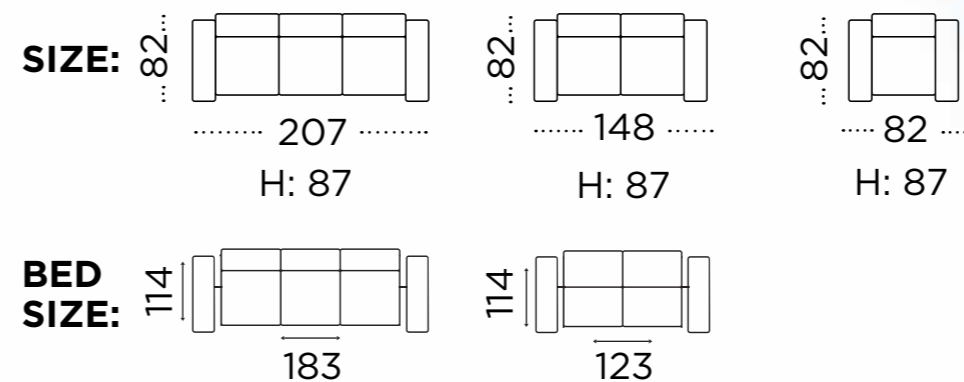

# NATURE

Sofa Set

Nature

style

Nature

	3 STR	2 STR	ARMCHAIRS
	TRUCK 96 PCS	TRUCK 118 PCS	TRUCK 136 PCS
	40'HC 88 PCS	40'HC 106 PCS	40'HC 122 PCS

ALBİ

Sofa Set