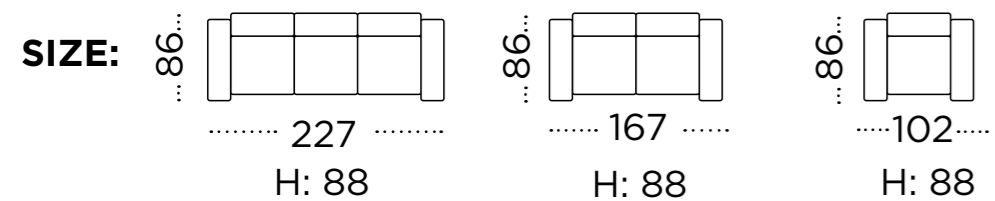

3 STR   2 STR   ARMCHAIRS

TRUCK	TRUCK	TRUCK
78 PCS	96 PCS	136 PCS

40'HC	40'HC	40'HC
70 PCS	86 PCS	122 PCS