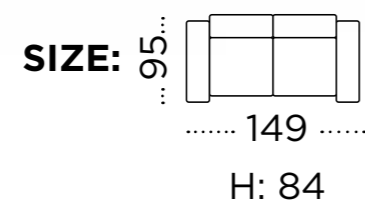

TRUCK 70 PCS	TRUCK 106 PCS
40'HC 62 PCS	40'HC 98 PCS